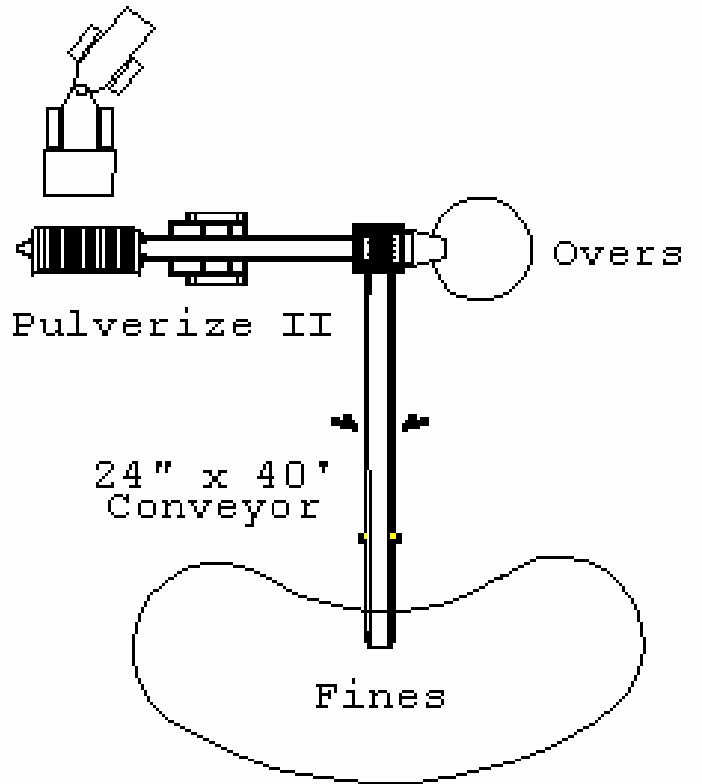

THE SCREEN MACHINE®  
Pulverize II Layout

THE SCREEN MACHINE®  
7001 Americana Parkway  
Columbus, Ohio 43068  
800-837-3344