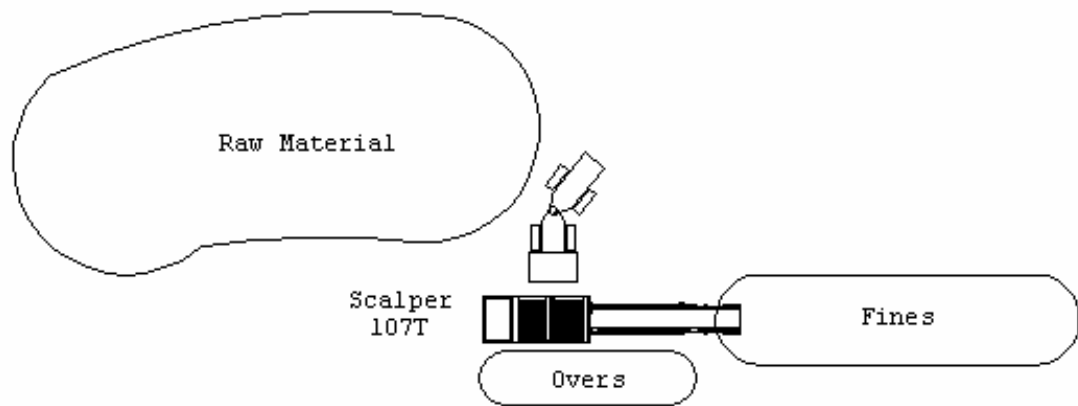

THE SCREEN MACHINE®
Scalper 107C, 107T and 107D Layout

Scalper 107C, 107D, & 107T

THE SCREEN MACHINE®
7001 Americana Parkway
Columbus, Ohio 43068
800-837-3344