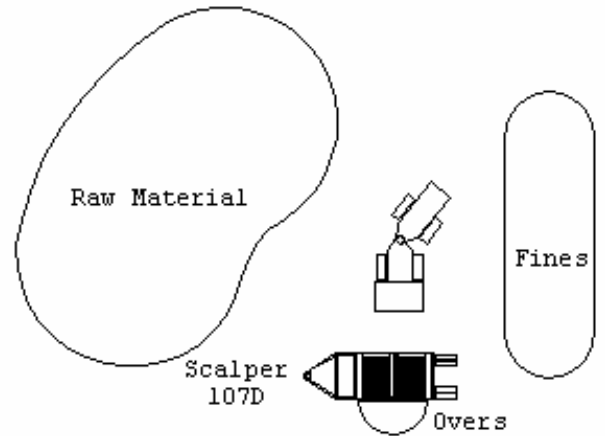

THE SCREEN MACHINE®
Scalper 107C, 107T and 107D Layout

Scalper 107C, 107D, & 107T

THE SCREEN MACHINE®
7001 Americana Parkway
Columbus, Ohio 43068
800-837-3344