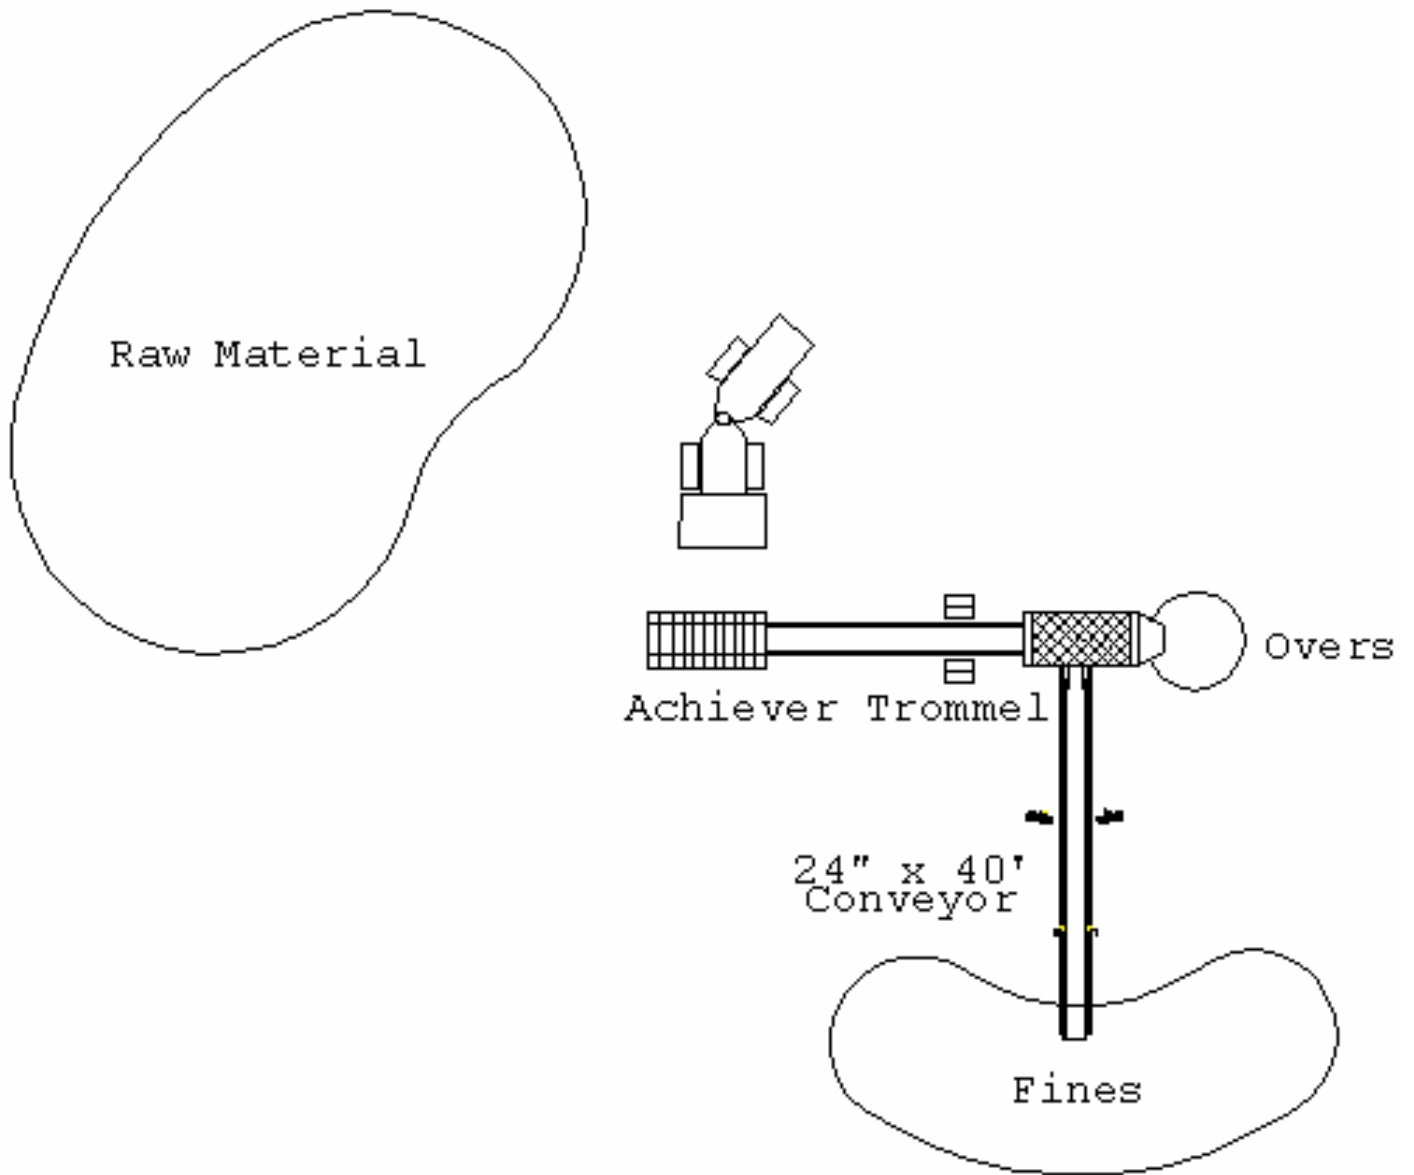

THE SCREEN MACHINE®
Achiever Trommel Layout

THE SCREEN MACHINE®
7001 Americana Parkway
Columbus, Ohio 43068
800-837-3344